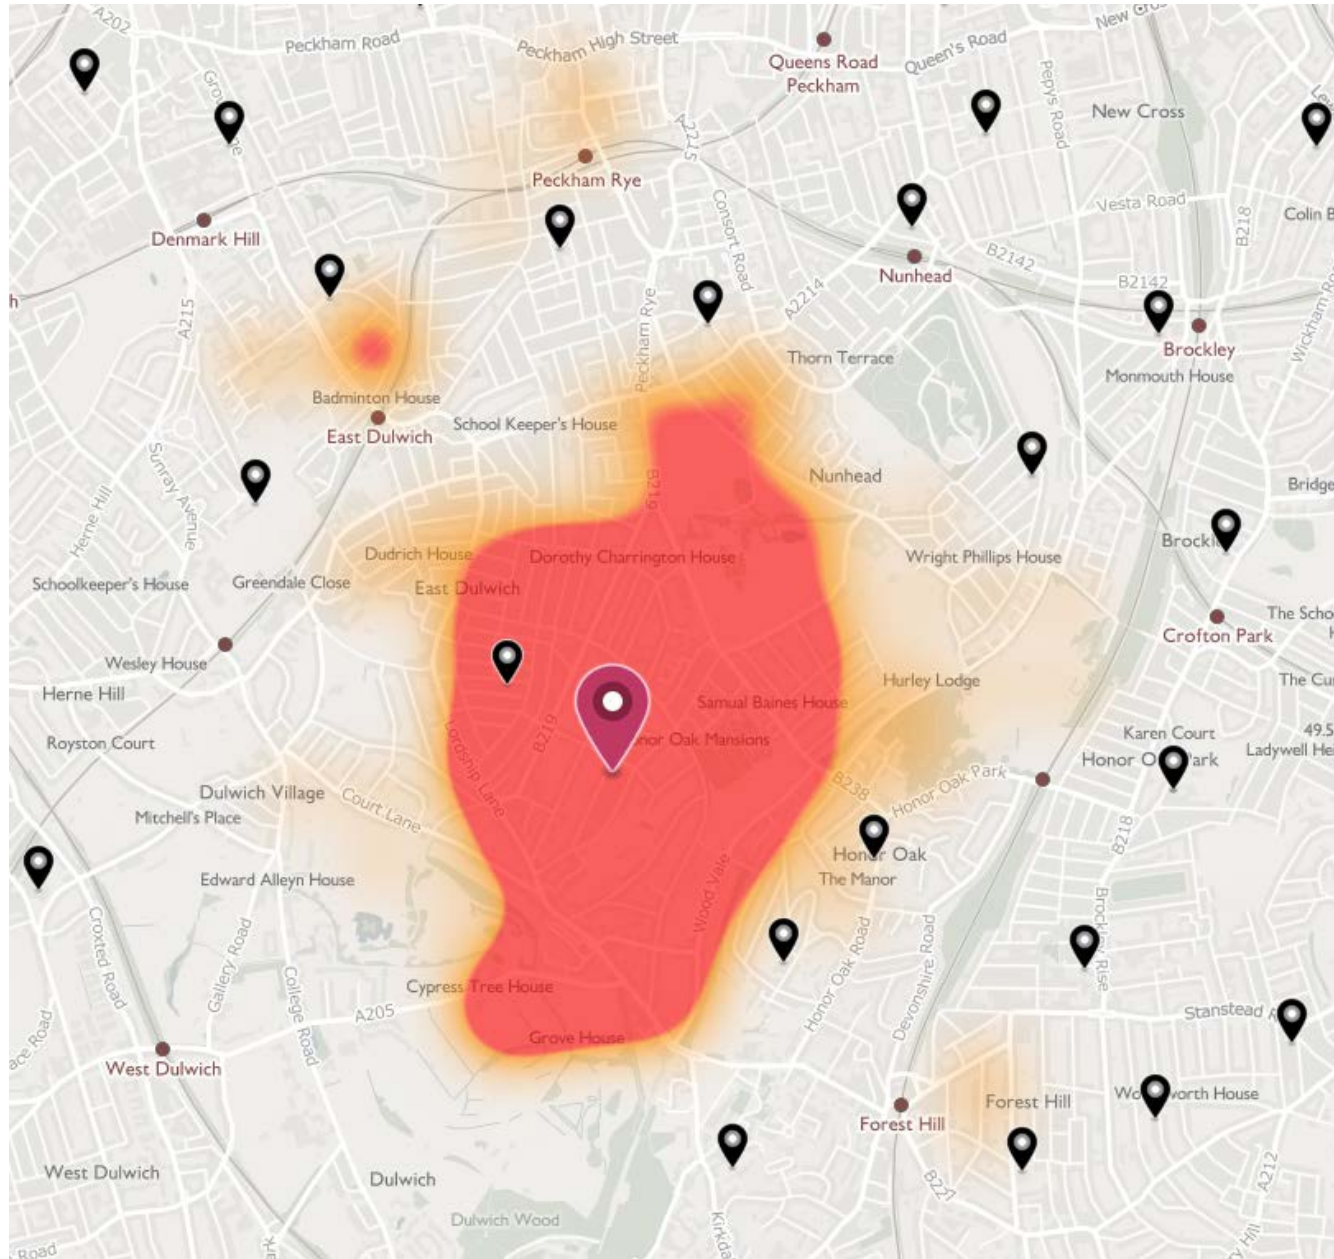

Goodrich Community Primary School (Community School) – 3FE