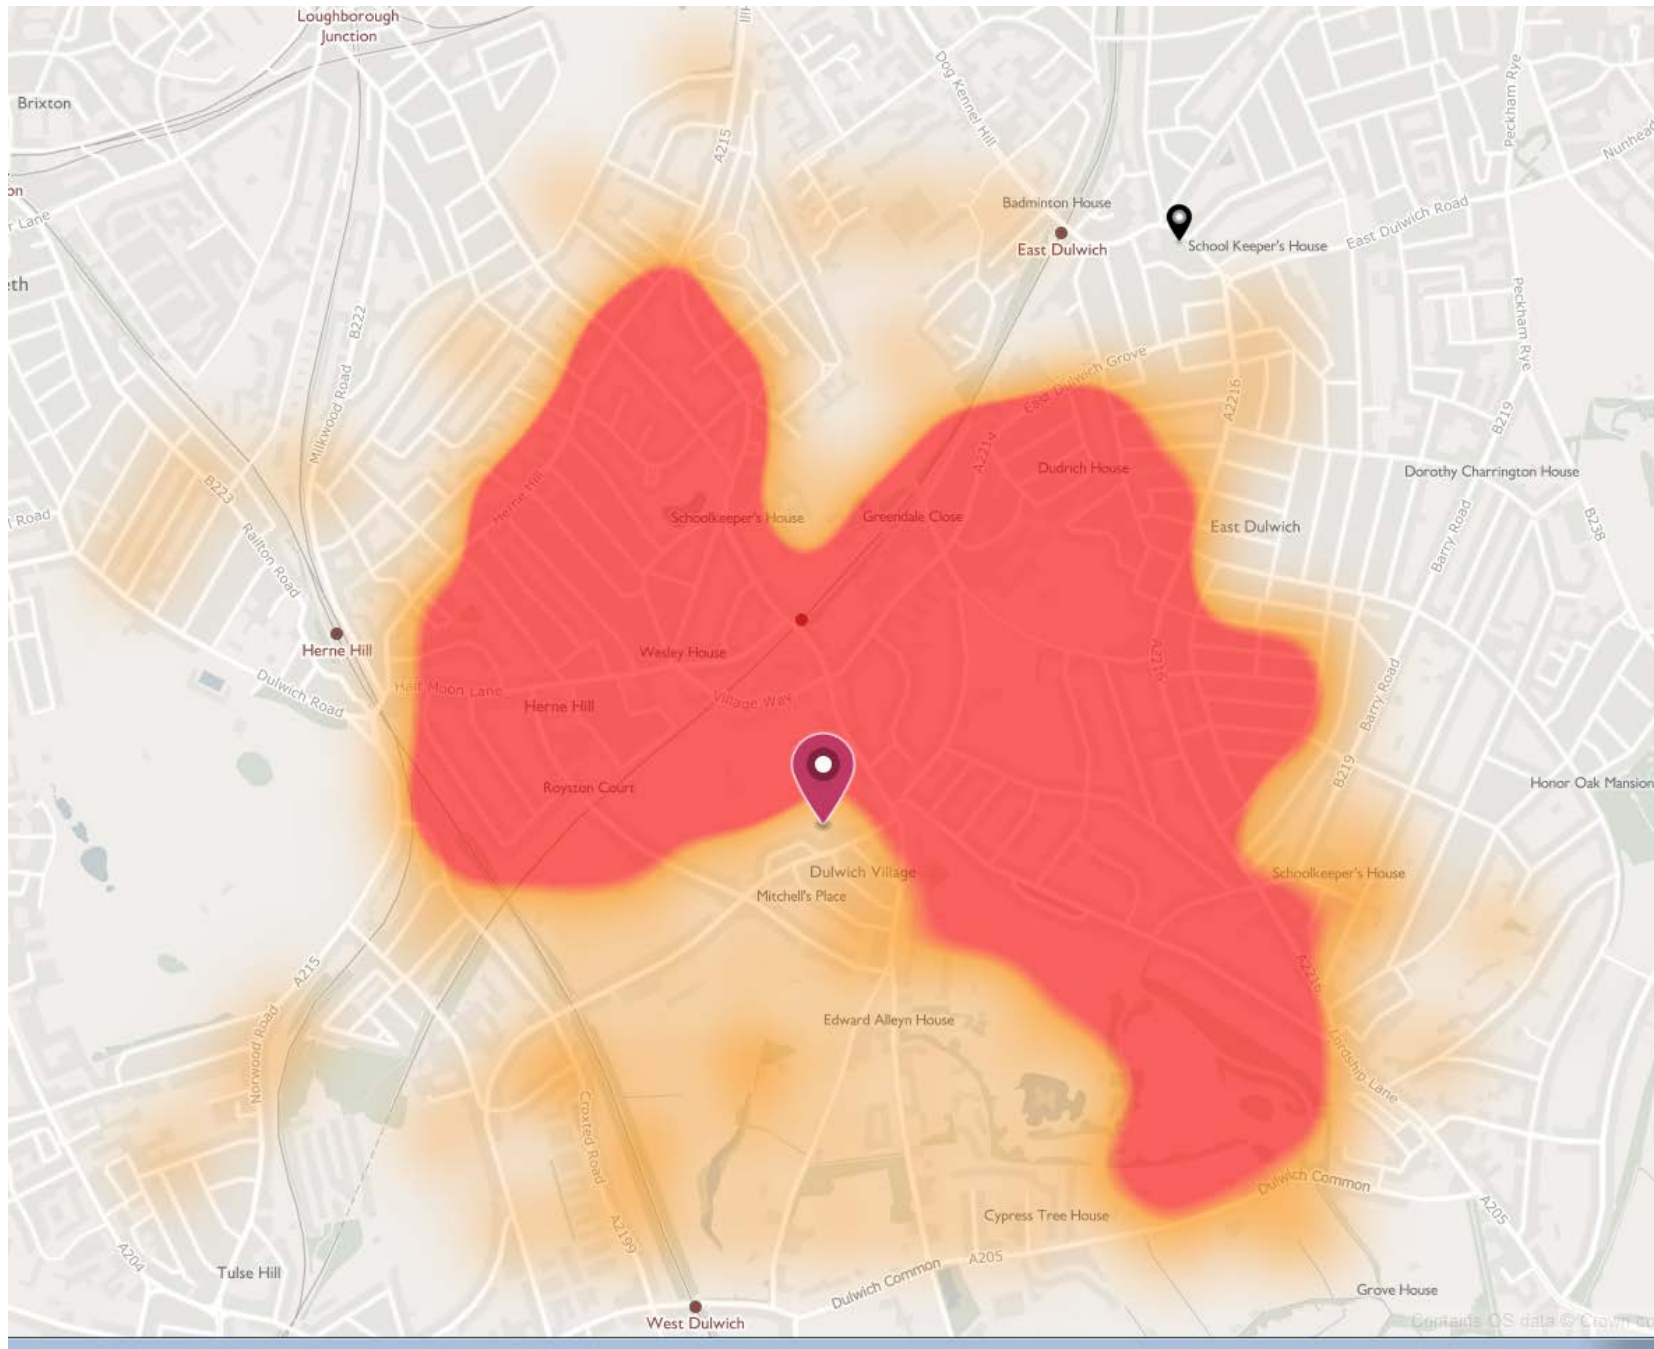

# Dulwich Wood Primary School (Community School) – 2FE