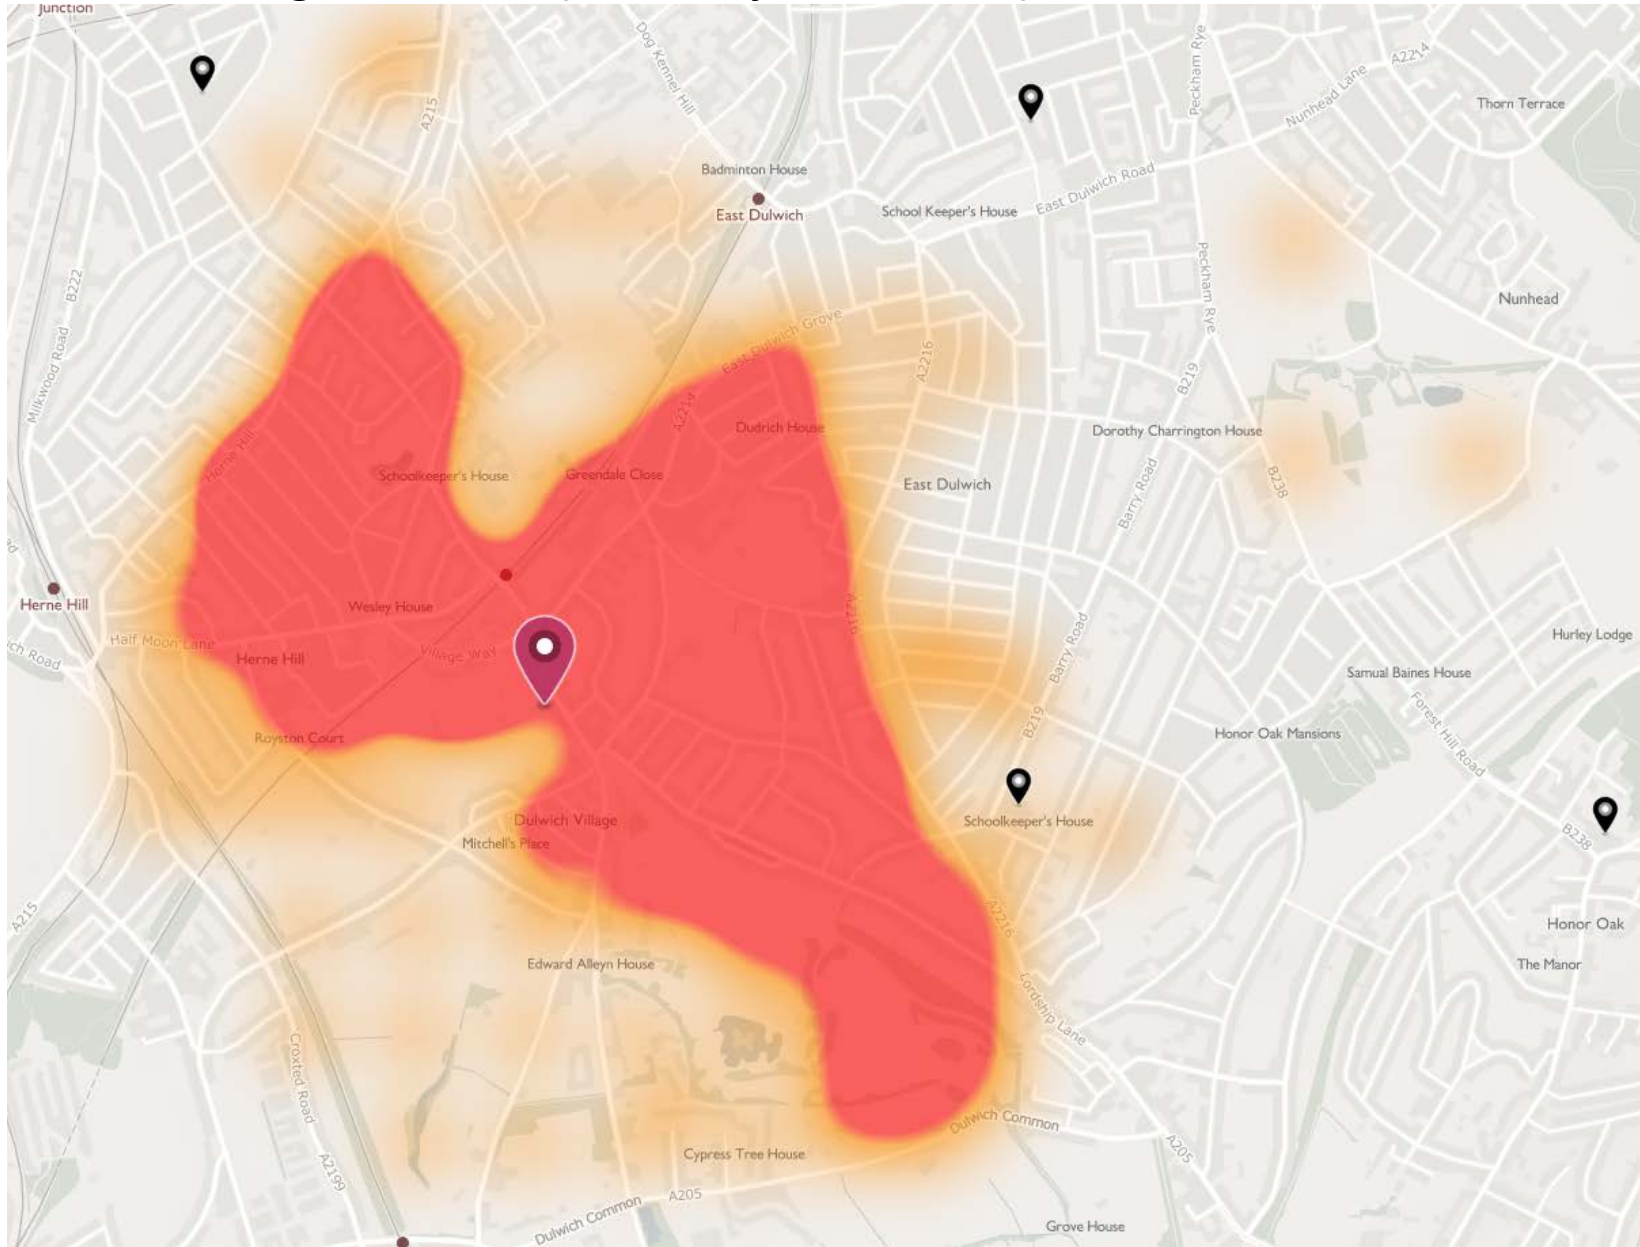

Dulwich Village Infants CE (Voluntary Aided C of E) – 3FE