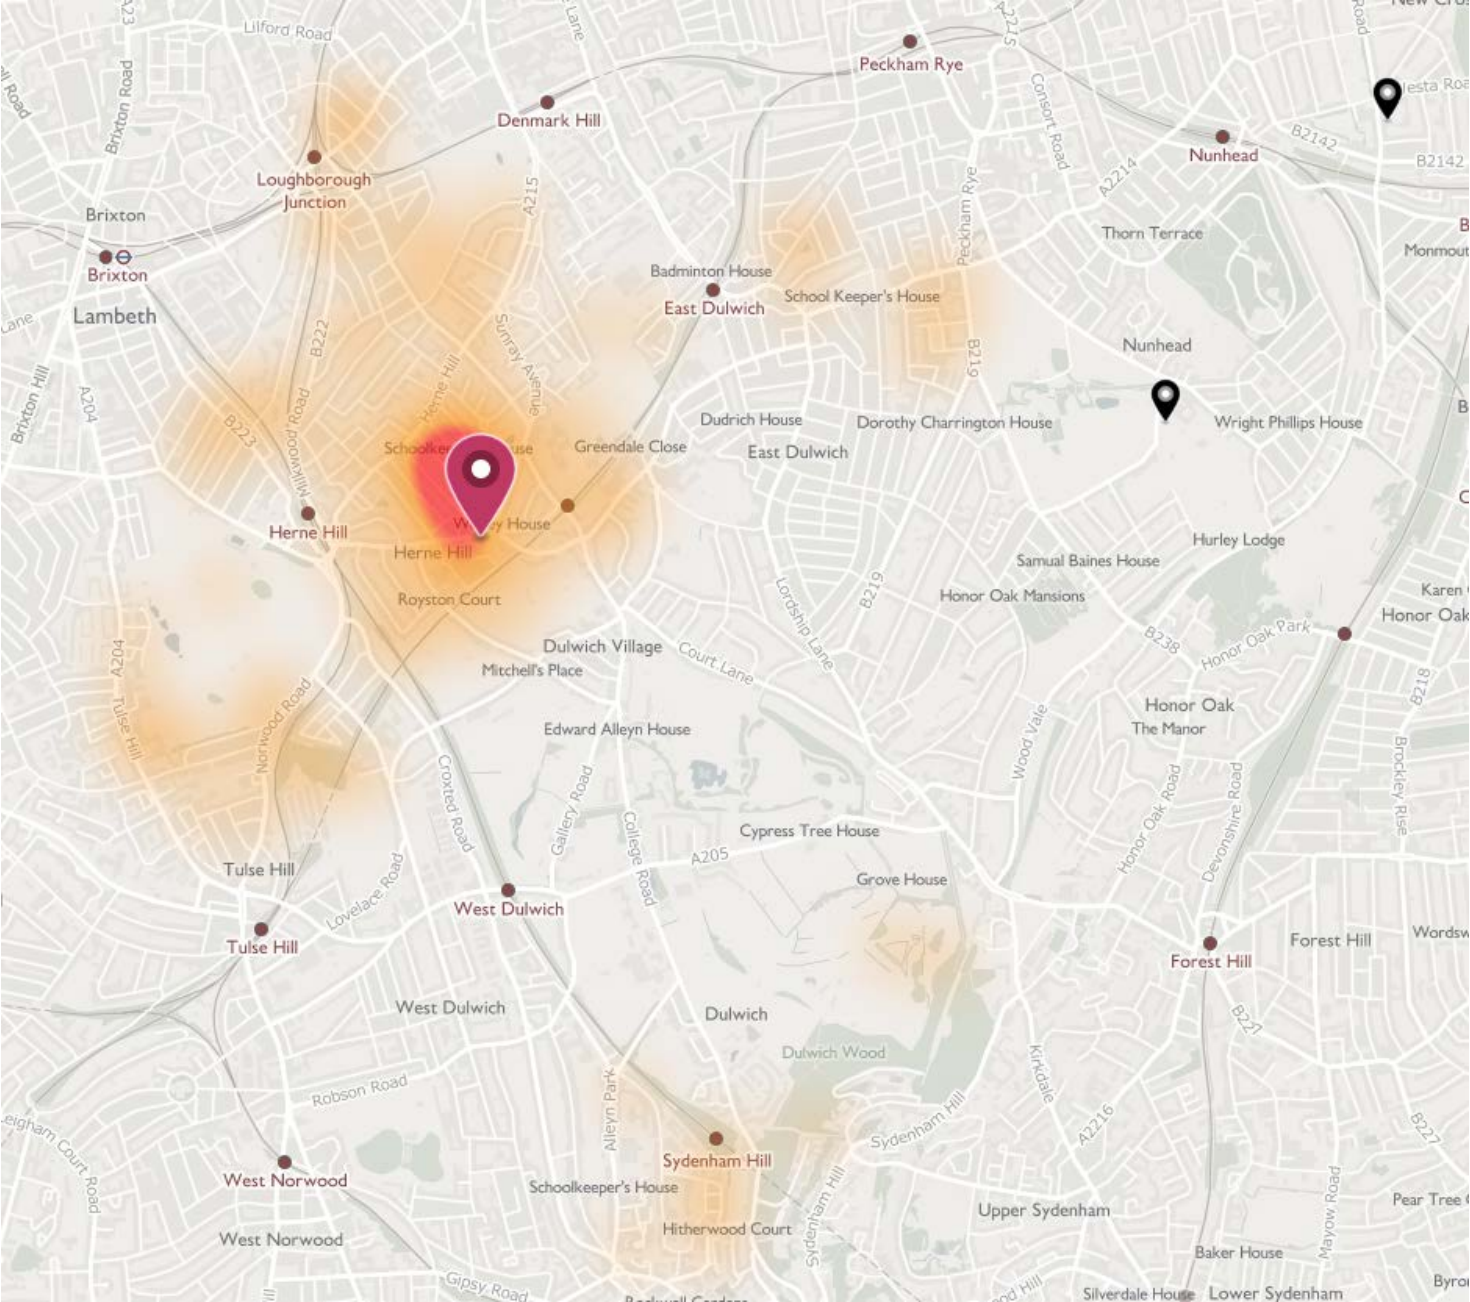

Judith Kerr Primary School (Free School) – 1.8FE