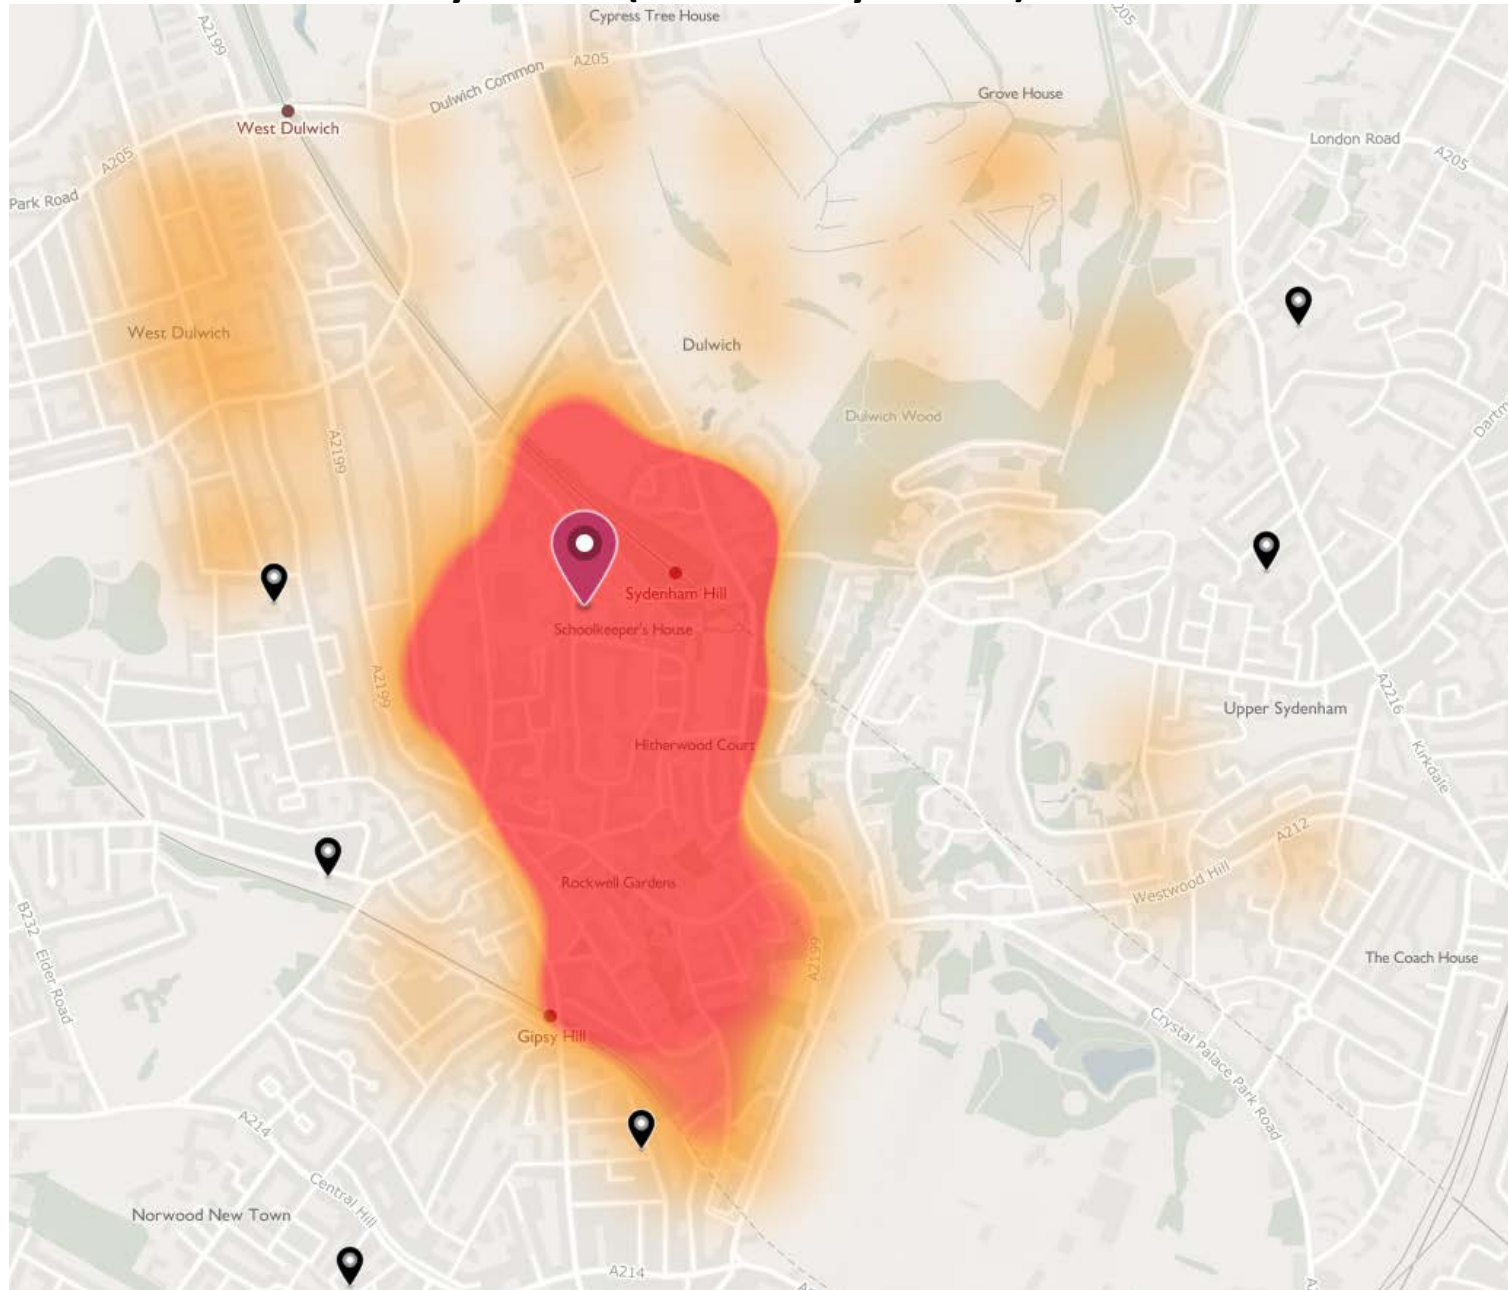

# Dulwich Wood Primary School (Community School) – 2FE