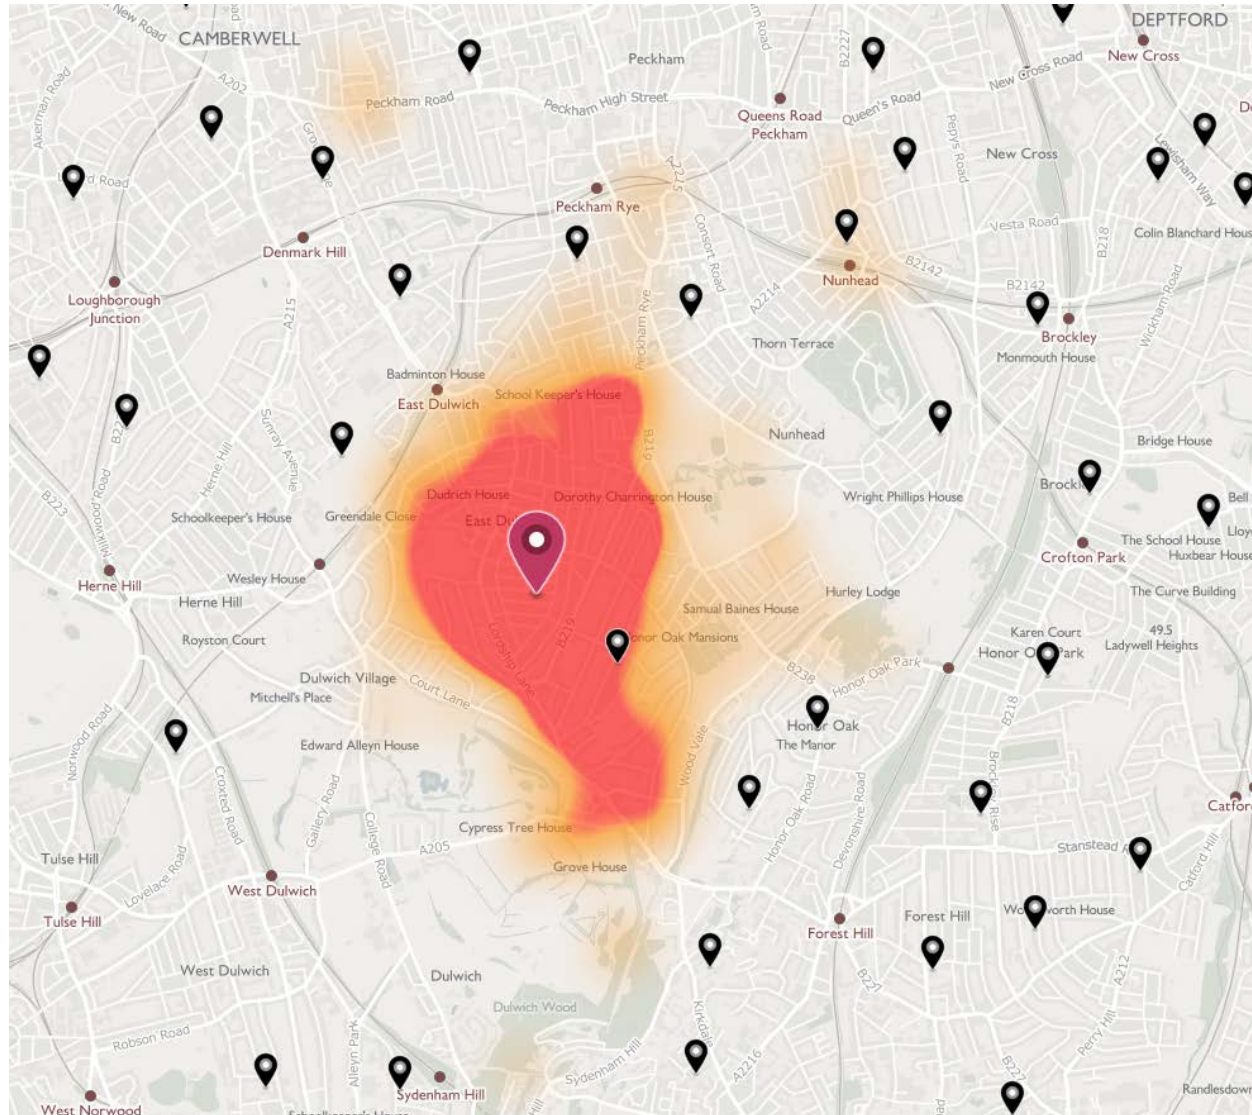

Heber Primary School (Community School) – 2FE