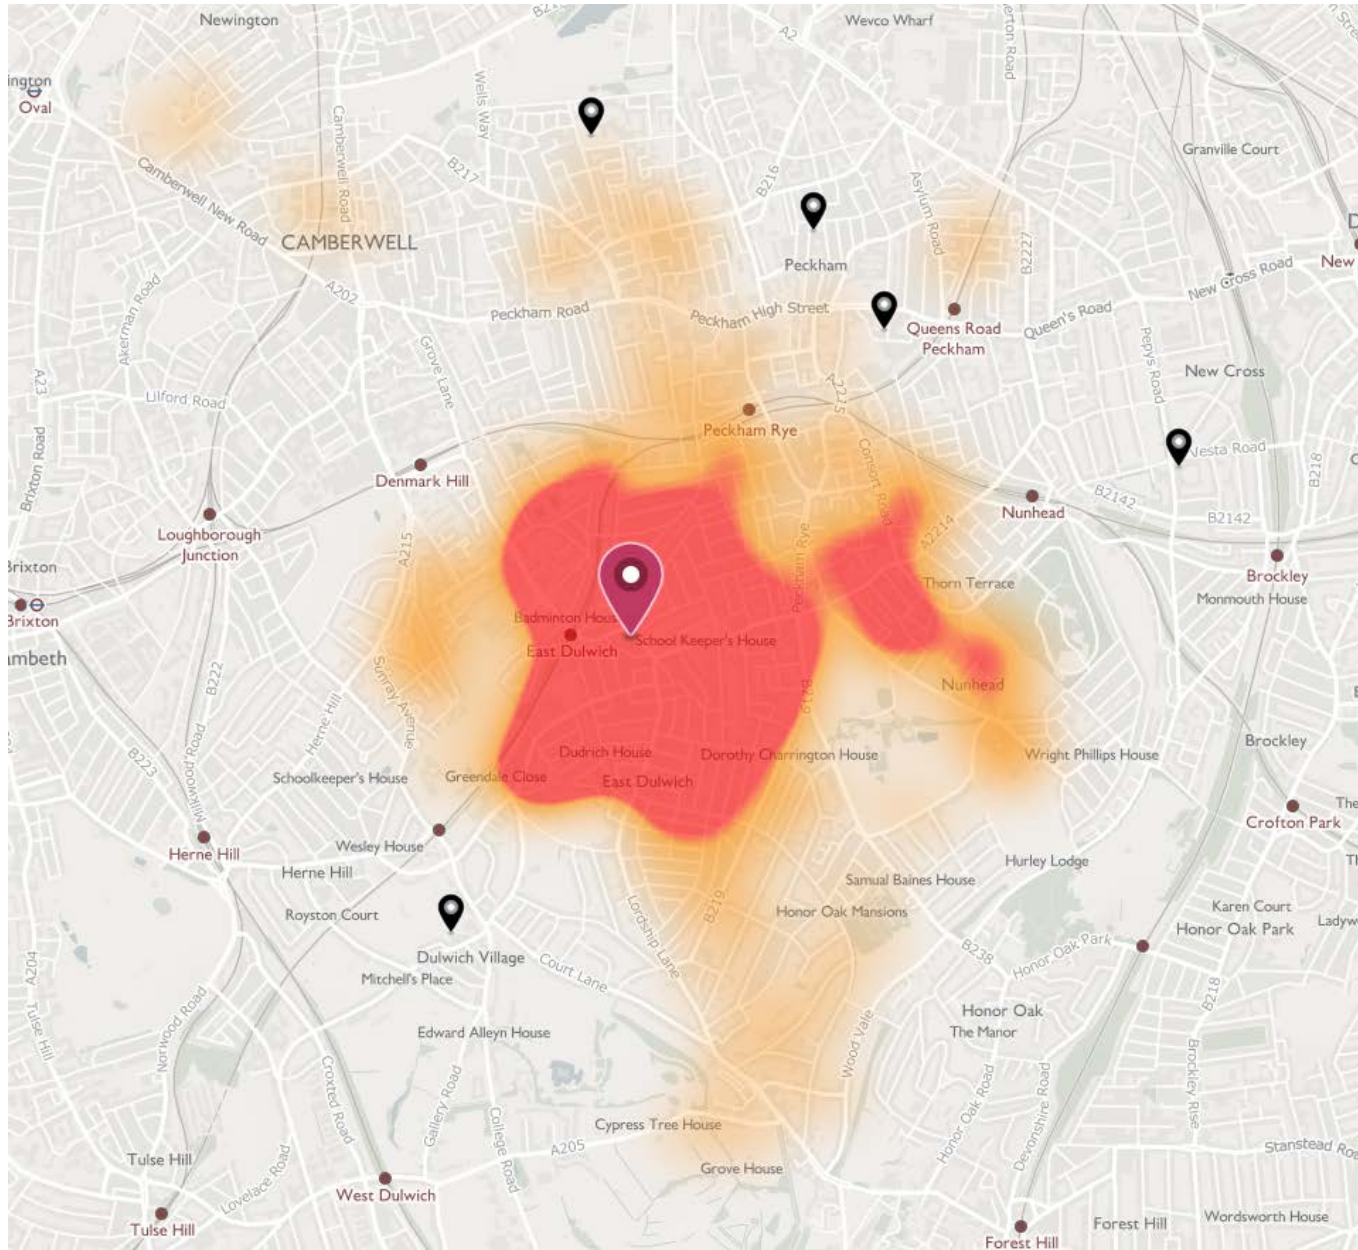

Goose Green Primary School (Academy) – 2FE